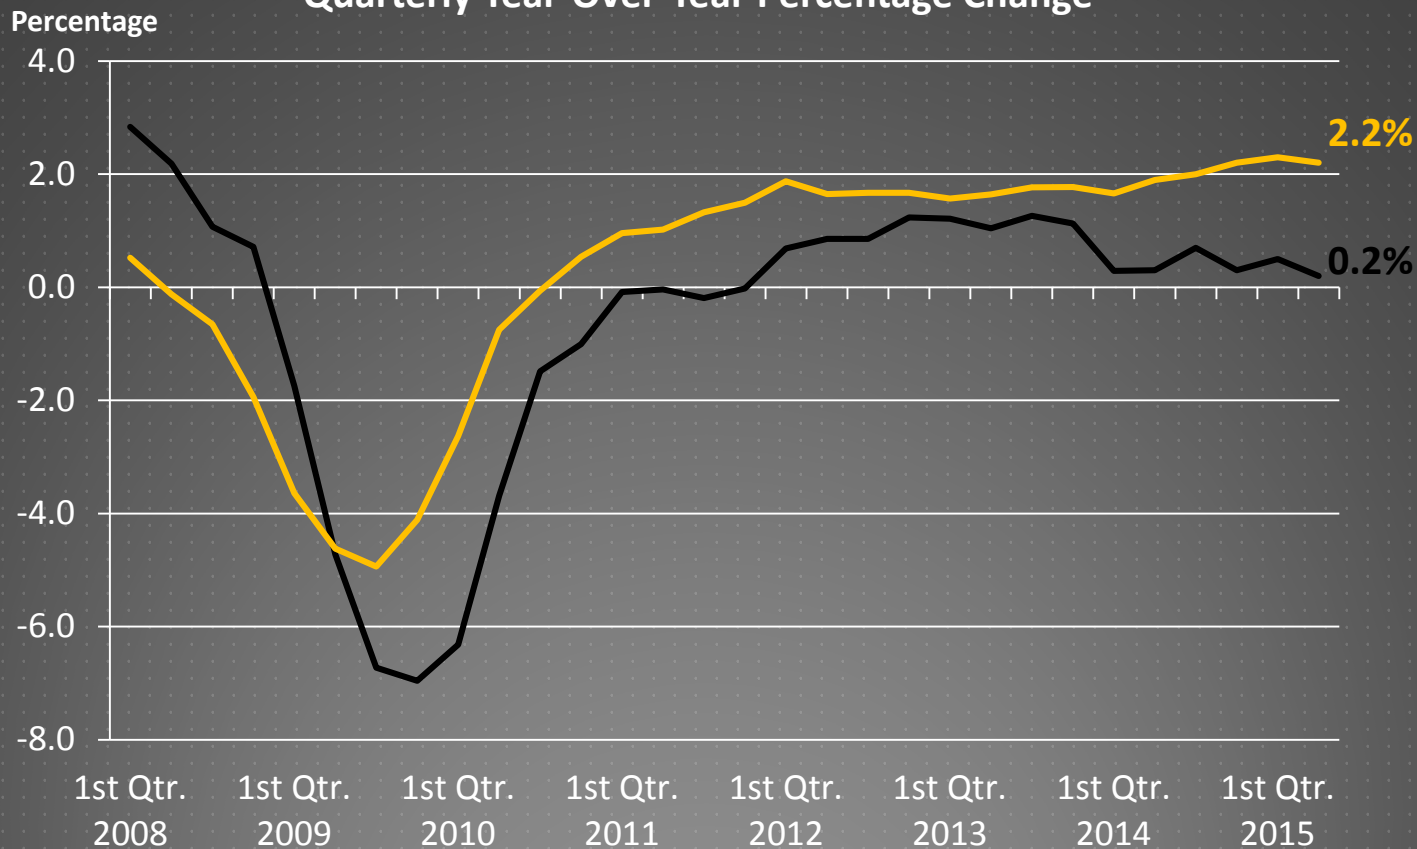

Total Wage and Salary Employment Quarterly Year-Over-Year Percentage Change

—Wichita MSA —United States

Data source: U.S. Bureau of Labor Statistics. Compiled by: **Center for Economic Development and Business Research**, W. Frank Barton School of Business.