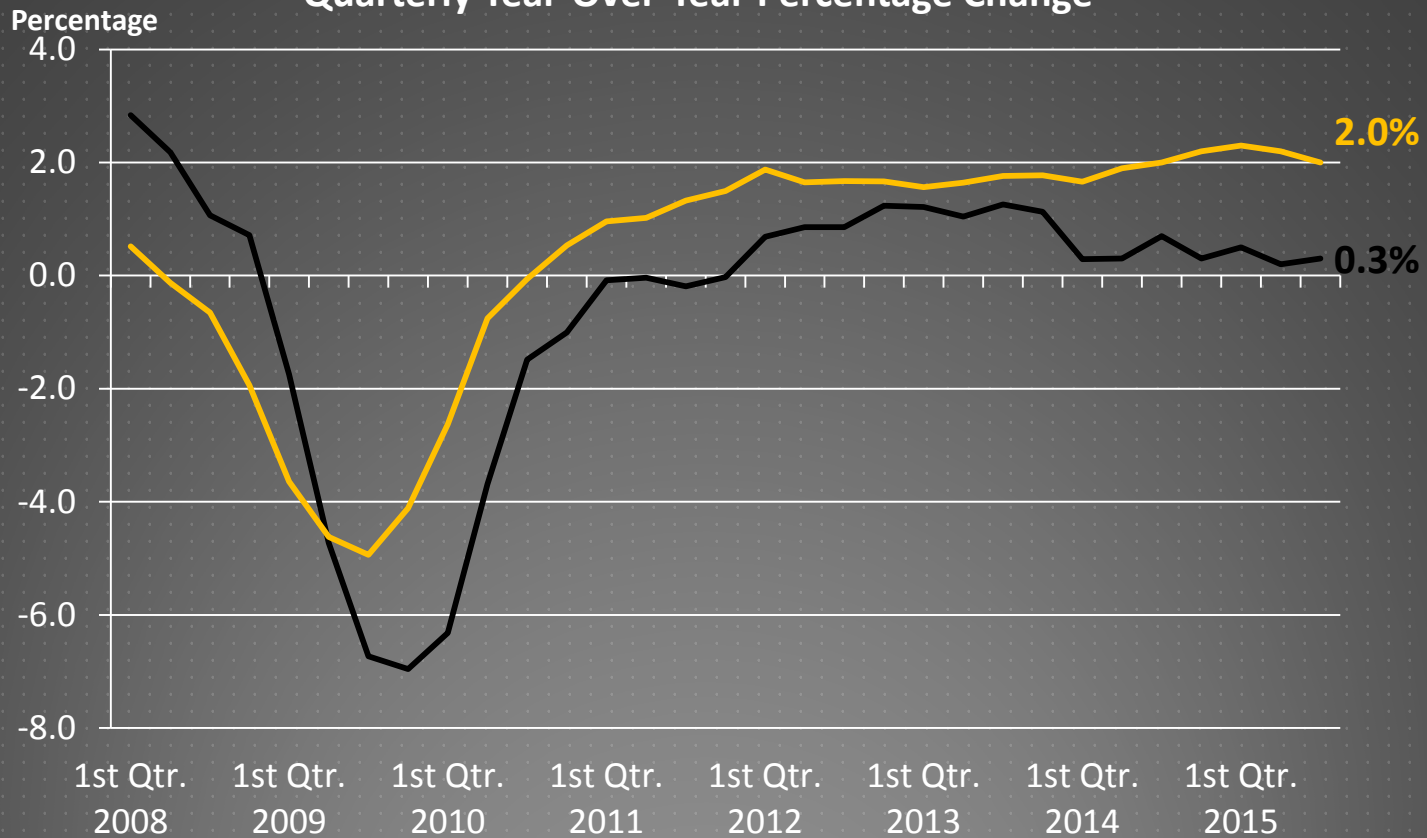

Total Wage and Salary Employment Quarterly Year-Over-Year Percentage Change

—Wichita MSA —United States

Data source: U.S. Bureau of Labor Statistics. Compiled by: **Center for Economic Development and Business Research**, W. Frank Barton School of Business.